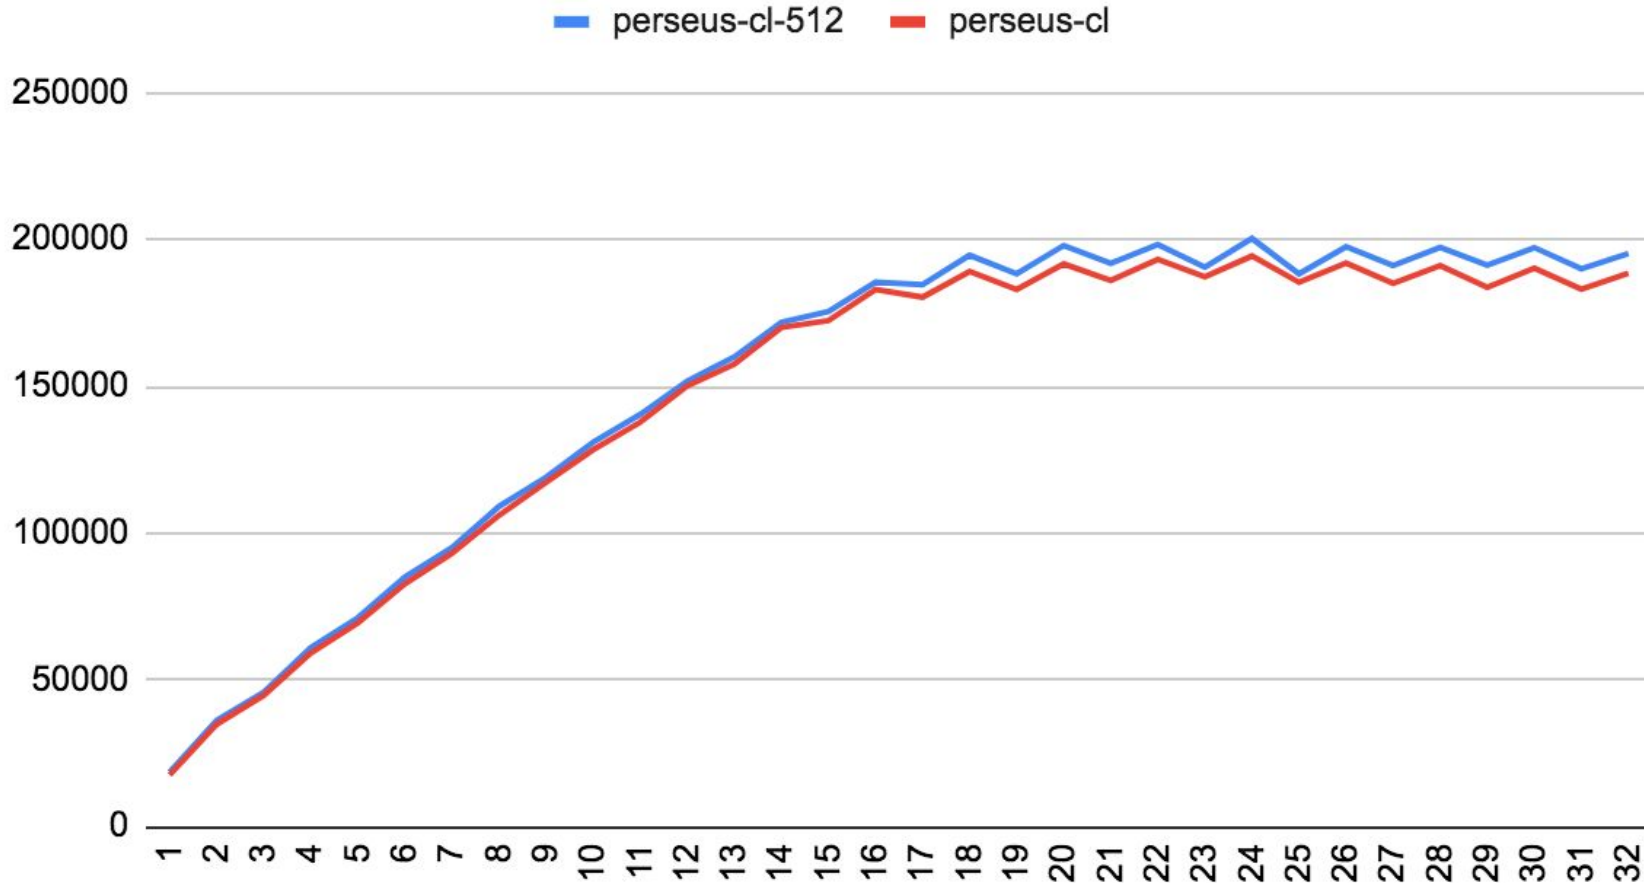

perseus-cl-512 and perseus-cl

Memory Bandwidth Test (MatMult)